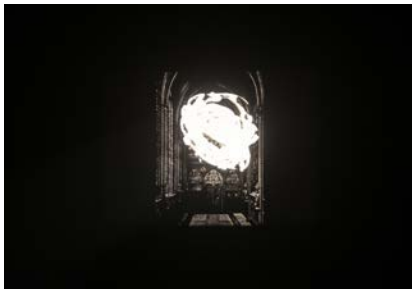

F

Fall 2013 at the Darling Foundry

Press images

For high-resolution images, please contact communication@fonderiedarling.org

Dédale, exhibition view, Jocelyne Allouche, 2013 ©
Maxime Boisvert
Works :
Réinterprétation of *Occidents*, eight photographs,
2006-2008
Modules, installation, 2013

Dédale, exhibition view, Jocelyne Allouche, 2013 ©
Maxime Boisvert
Work : *Dédale*, vidéo, 2011-2013

Dédale, exhibition view, Jocelyne Allouche, 2013 ©
Maxime Boisvert
Works :
Réinterprétation of *Occidents*, eight photographs,
2006-2008
Modules, installation, 2013

Projections, exhibition view, Yann Pocreau, 2013 ©
Maxime Boisvert
Work: *Projection*, 2013
Intervention on 16 mm film, projector, base.
3.15 minutes

Projections, exhibition view, Yann Pocreau, 2013 ©
Maxime Boisvert
Work: *Cathédrale*, 2013
Photographic mural, lighting system and response.
385 cm x 1402 cm
Lights: François Marceau