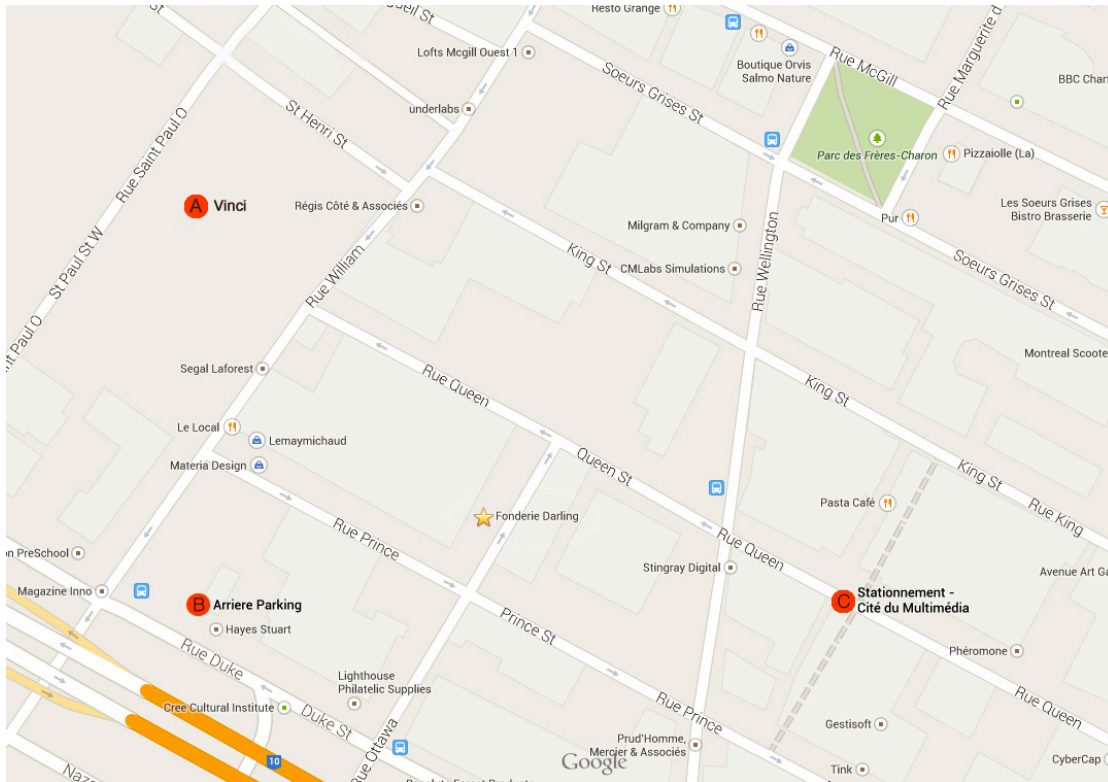

PARKING AROUND THE DARLING FOUNDRY

Possibility of parking on
Ottawa - Wellington - Queen - Prince - William streets
2 hours - \$6.

- A Vinci
640 St Paul O. - Montreal QC H3C 1L9
(514)-868-3737
- B Arrière Parking
291 Duke - Montreal QC H3C 2M2
(514)-861-4769
- C Cité du Multimédia parking
99 Queen - Montreal QC H3C